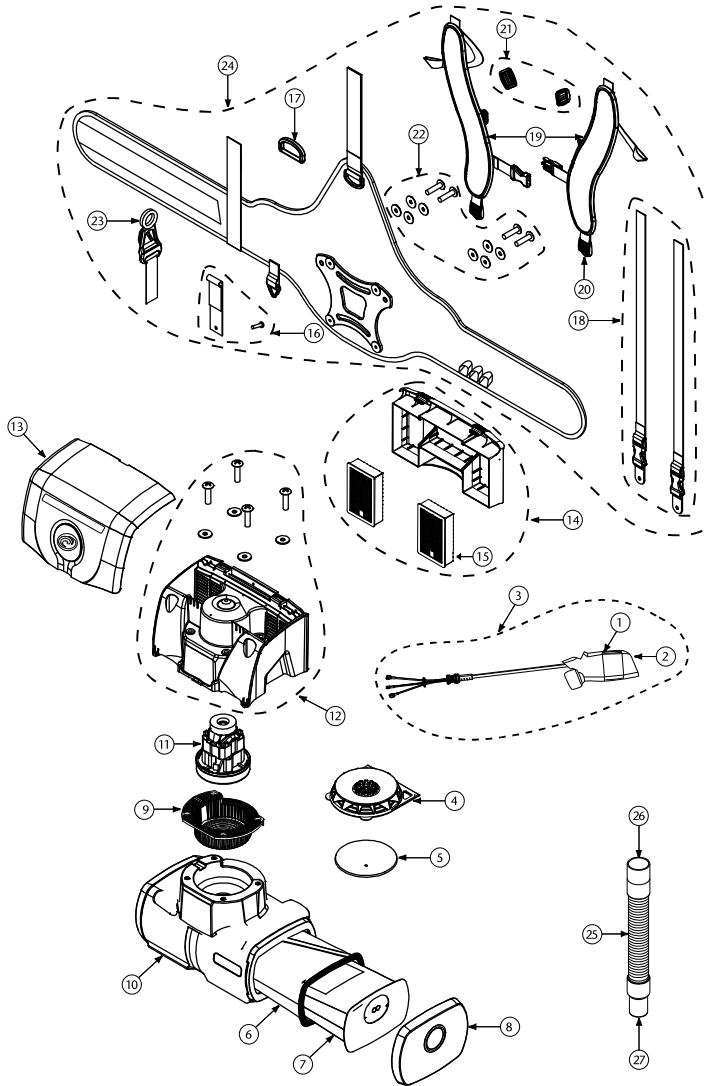

# SUPER HALFVAC PRO PARTS

No.	Product Name	Qty	List Price
1	836554 Switch Box (without power cord)	1 ea.	12.51
2	106066 On/Off Switch	1 ea.	8.50
3	841722-2 Switch and Power Cord Assembly (includes: 1-2)	1 set	49.49
4	107054 Plastic Dome Filter	1 ea.	9.38
5	107060 Foam Filter Media	1 ea.	4.28
6	107040 Micro Cloth Filter	1 ea.	29.12
7	106973 Intercept Micro Filter (closed collar)	10/pk	26.43
	106960 Intercept Micro Filter (open collar)	10/pk	22.46
8	834343 End Cap (Purple)	1 ea.	8.03
9	834339 Vibration Dampener	1 ea.	9.89
10	510212 Bag Housing w/Decals	1 ea.	125.06
11	510213 Motor Assembly	1 ea.	90.51
12	510227 Upper Housing w/Screws & Washers	1 set	58.07
13	510214 Overlap Housing w/Screws	1 set	37.83
14	834333 Filter Housing w/2 Filter Cartridges (includes: 15)	1 ea.	47.58
15	107005 Filter Cartridge made from HEPA Media	2 pk	6.88
16	107048 Stabilization Strap w/Screw	1 ea.	4.05
17	107051 D-Ring	1 ea.	2.68
18	107049 Length Adjustment Strap Kit w/Buckles	1 set	11.11
19	100356 Shoulder Strap Assembly (includes: 21-24)	1 set	20.31
20	100357 Shoulder Strap Plastic Adj. Buckle (Bottom)	1 ea.	1.18
21	100358 Shoulder Strap Plastic Adj. Buckle (Top)	1 ea.	1.18
22	107052 Waist Belt Assembly & Upper Housing Screw Kit	1 set	8.49
23	510738 Cord Holder	1 ea.	3.16
24	107050 Waist Belt, Complete, w/Mounting Hardware (includes: 16-23)	1 set	97.35
25	101184 Stretch Hose w/Cuffs 1 1/4" (Black)	1 ea.	27.35
	101705 Stretch Hose w/Cuffs 1 1/2" (Black)	1 ea.	39.06
26	101437 Replacement Fixed Hose Cuff (Black) 1 1/2" - 1 1/4"	1 ea.	6.67
27	101436 Replacement Swivel Cuff (Black) 1 1/4"	1 ea.	9.35
	107220 Replacement Swivel Cuff (Black) 1 1/2"	1 ea.	7.63
	101678 50' Extension Cord (Not Shown)	1 ea.	40.02