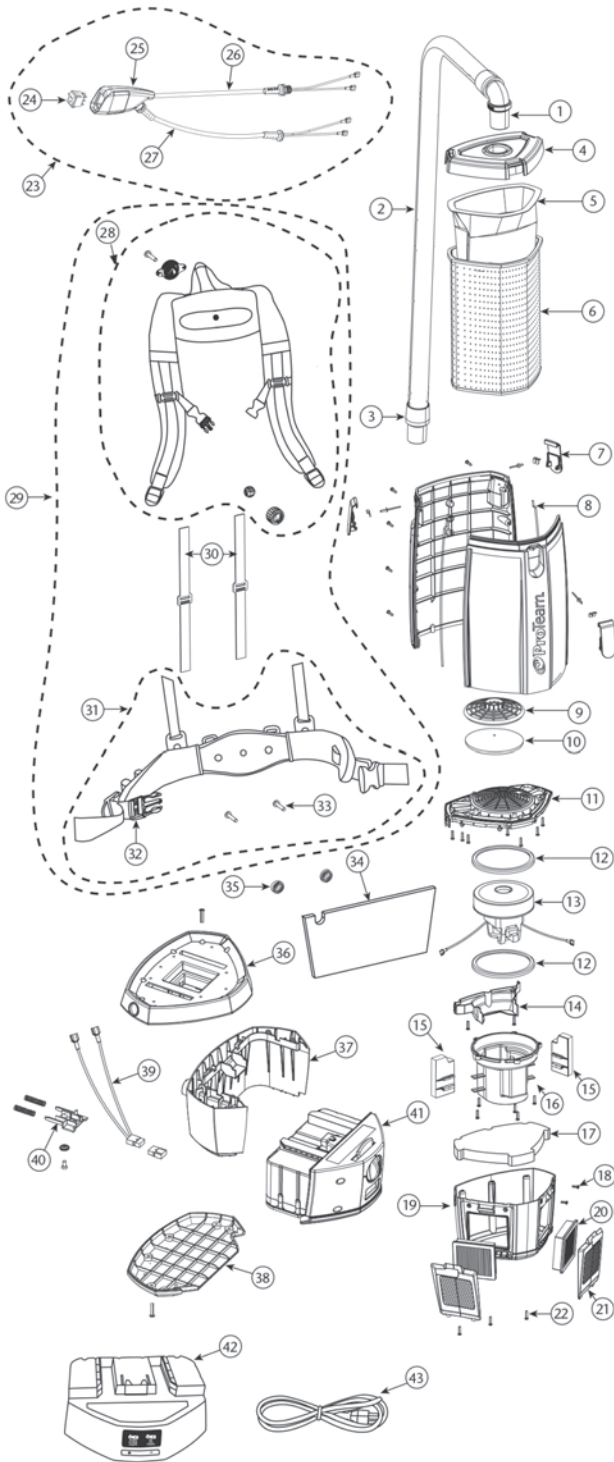

GOFREE FLEX PRO II PARTS

No.	Product Name	Qty	List Price
1	101928 Replacement Double Swivel Elbow Cuff 1½"	1 ea.	\$ 13.13
	102715 Replacement Double Swivel Elbow Cuff 1¼"	1 ea.	17.38
2	107648 48" Static-Dissipating Hose w/ Non-Replaceable Elbow and Straight Cuffs	1 ea.	39.67
	103237 56" Static-Dissipating Hose w/Cuffs (Black) 1¼"	1 ea.	37.92
3	100694 Replacement Double Swivel Straight Cuff	1 ea.	7.83
	103279 Replacement Swivel Cuff (Black) 1¼"	1 ea.	9.71
4	833948 Top Cap (Purple)	1 ea.	49.37
5	107314 Intercept Micro Filter (Open Collar)	10/pk	22.58
	107374 Intercept Micro Filter (Closed Collar)	10/pk	28.59
6	834072 Micro Cloth Filter	1 ea.	35.40
7	510179 Latch and Retainer w/Lock Nut & Screw	1 set	10.57
8	510181 Gasket for Tank	2 ea.	4.92
9	510183 Dome Filter w/Foam Media (includes: 10)	1 set	11.43
10	510184 Foam Filter Media for Dome Filter	1 ea.	3.48
11	510193 Upper Motor Support w/Gasket	1 set	10.61
12	510741 Motor Gasket (GFFP II only)	1 ea.	10.96
	840899 Motor Gasket (old)	1 ea.	9.28
13	510740 Motor/Fan (36VDC) w/Gasket (GFFP II only)	1 ea.	241.80
	510411 Motor/Fan (36VDC) w/Gasket (old)	1 ea.	212.76
14	510185 Cover Wire w/2 screws	1 set	3.73
15	510742 Left/Right Baffles	1 set	7.89
16	510194 Lower Motor Support (5 screws)	1 set	18.99
17	834042 Triangular Lower Foam Pad	1 ea.	4.22
18	808380-0 Screw Pan CR #8 x ½"	1 ea.	1.26
19	510216 Housing Assembly Lower w/Screws	1 set	22.59
20	107315 Exhaust Filter made from HEPA Media (2 pk)	1 set	16.73
21	841708 Exhaust Filter Door w/ Latch	1 ea.	10.12
22	808380-22 Screw Pan CR #8 x ¾"	1 ea.	1.54
23	843473 Switch Cord and Power Cord Assembly (includes: 24-27) (GFFP II only)	1 set	38.89
	834249 Switch Cord and Power Cord Assembly (includes: 24-27) (old)	1 set	80.72
24	105147 On/Off Switch	1 ea.	20.13
25	107043 Switch Box	1 set	25.51
26	843475 Switch Cord Assembly	1 set	9.71
27	841726 Battery Cord Assembly	1 set	13.49
28	840112 Upper Harness Assembly	1 set	102.16
29	840011 FlexFit Harness Assembly (includes: 28-37)	1 set	219.35
30	510192 Tensioning Straps	1 set	14.47
31	840114 Lower Harness Assembly (includes: 36, 37)	1 set	102.76
32	510301 Waist Belt Buckles and Straps Set	1 set	16.67
33	834051 5/16" - 18x1 - 3/8" Lock Screw (2 screws)	1 set	7.04
34	834043 Rectangular Upper Foam Pad	1 ea.	3.87
35	510186 Harness Spacers	2 ea.	4.48
36	510218 Upper Battery Housing	1 ea.	23.68
37	510217 Lower Battery Housing	1 ea.	23.26
38	510219 Battery Support	1 ea.	26.51
39	510220 Lead Assembly w/Screw	1 ea.	13.84
40	510221 Actuator w/Washer, Screw, Springs	1 set	11.95
41	107724 12 Ah Battery	1 ea.	1,197.00
42	107516 Battery Charger and Charger Cord	1 set	288.02
43	834678 Charger Cord	1 ea.	37.44